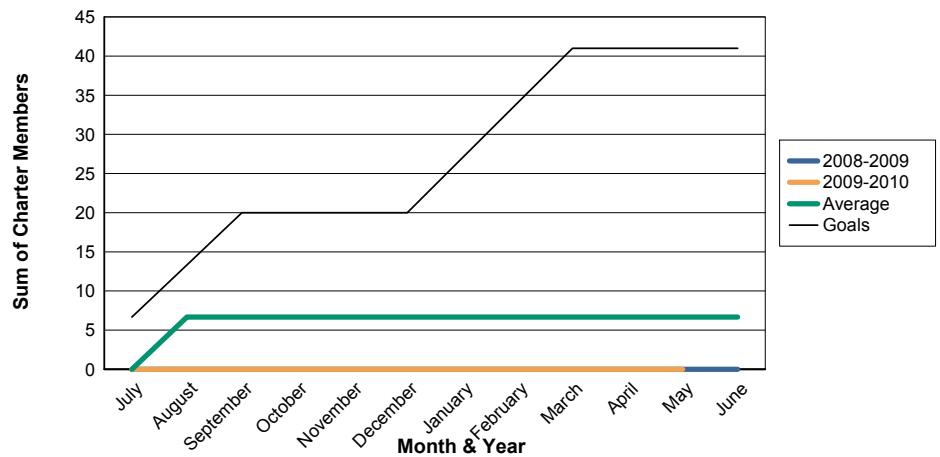

Sum of Charter Members/ Month & Year

For District 111BO