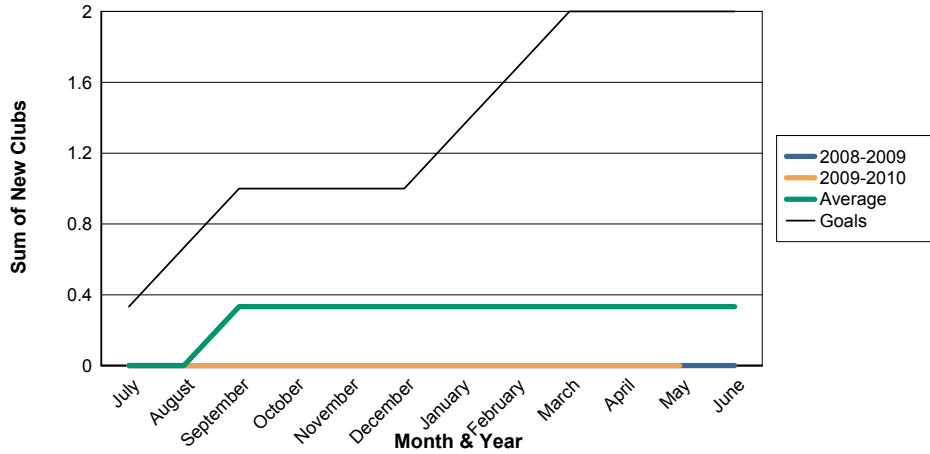

3 Year Comparisons for GMT Constitutional Area 4

By GMT District

As of May 2010

Sum of New Clubs/ Month & Year

For District 111BO

Sum of Dropped Clubs/ Month & Year

For District 111BO

Sum of Net Clubs/ Month & Year