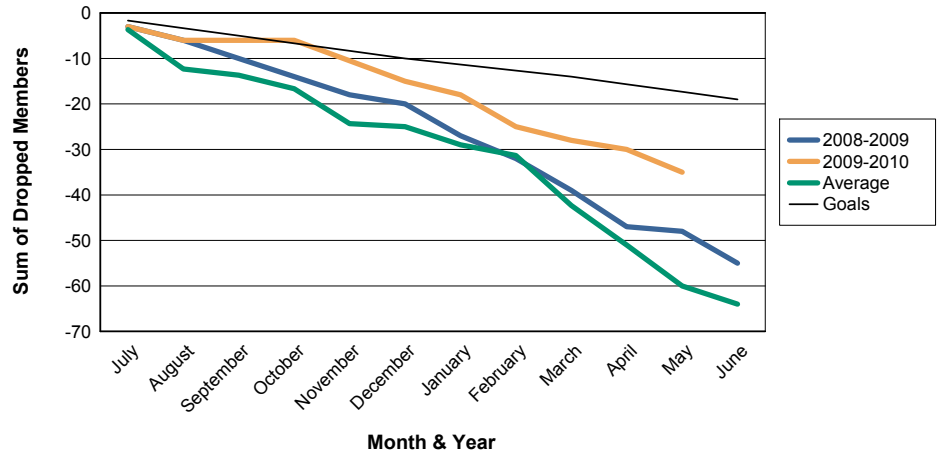

Sum of Dropped Members/ Month & Year

For District 111BO