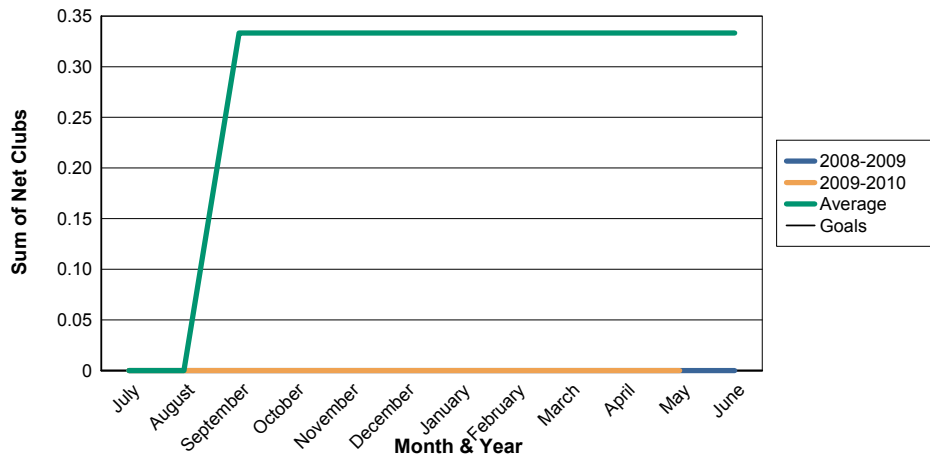

Sum of Net Clubs/ Month & Year

For District 111BO