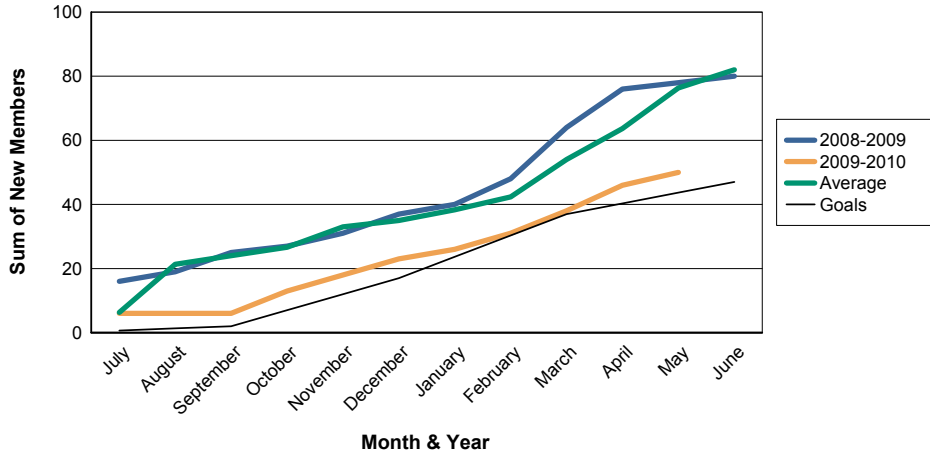

For District 111BO

Sum of Charter Members/ Month & Year

For District 111BO

3 Year Comparisons for GMT Constitutional Area 4

By GMT District

As of May 2010

Sum of New Members/ Month & Year

For District 111BO