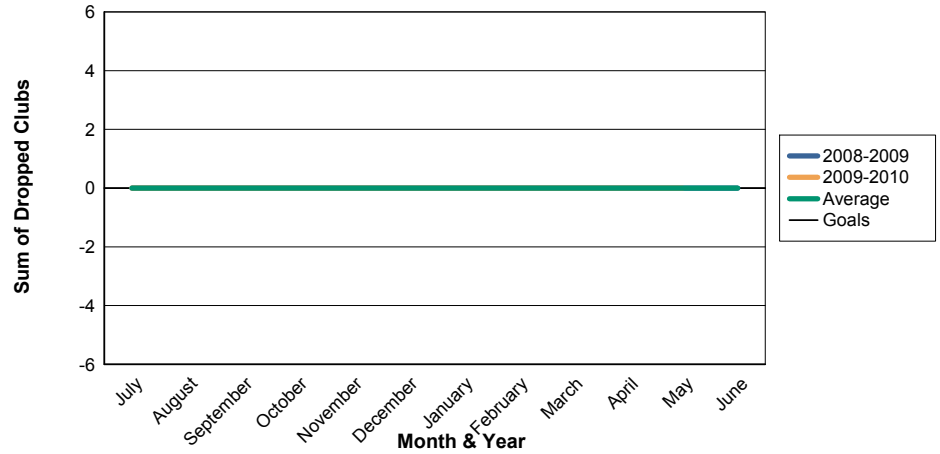

3 Year Comparisons for GMT Constitutional Area 4

By GMT District

As of May 2010

Sum of New Clubs/ Month & Year

For District 111BO

Sum of Dropped Clubs/ Month & Year

For District 111BO

Sum of Net Clubs/ Month & Year